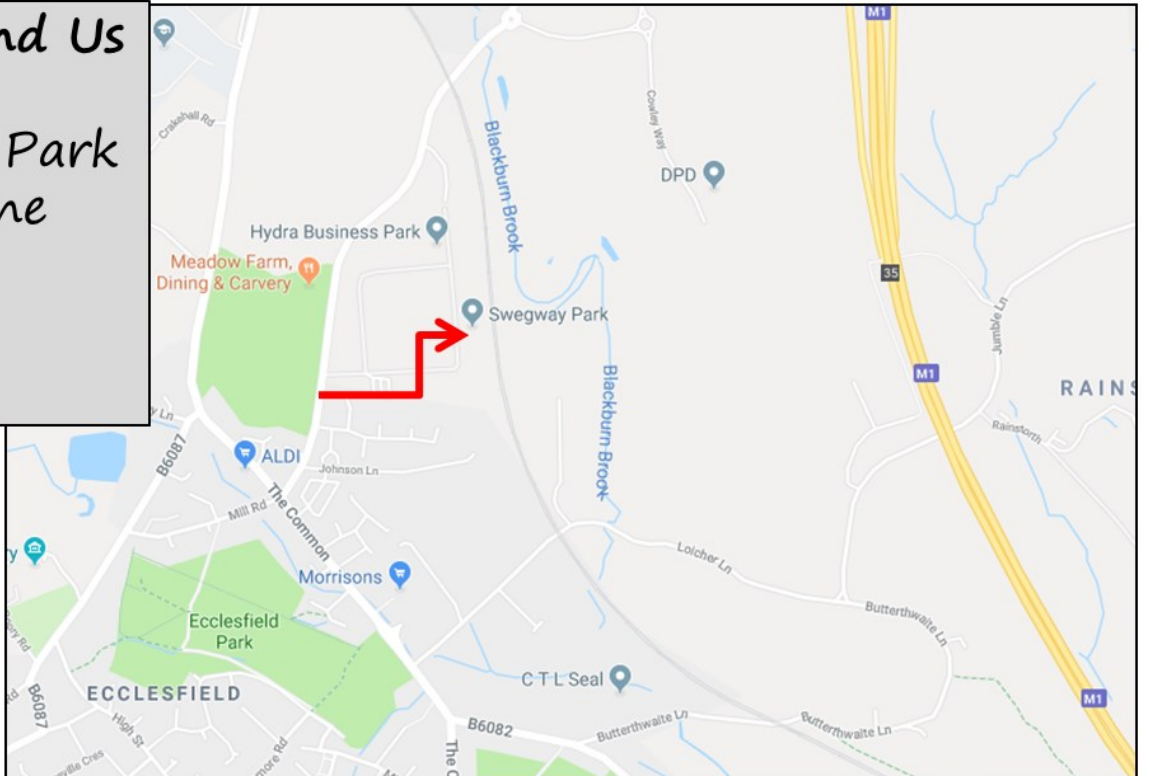

You are invited to _____
Birthday Party at Swegway Park.

The party starts at _____
and finishes at _____ on
_____.

RSVP: _____

Info for Parents

How to Find Us
 Unit 13b
 Provincial Park
 Nether Lane
 Ecclesfield
 Sheffield
 S35 9ZX

View coming from the M1, just past Meadow Farm

View coming from The Common, Aldi, Morrisons, etc.

**Contact Us
 and More Info**
 07948 725855
swegwaypark.com
 f Swegway Park
 @swegwaypark
 @swegwaypark