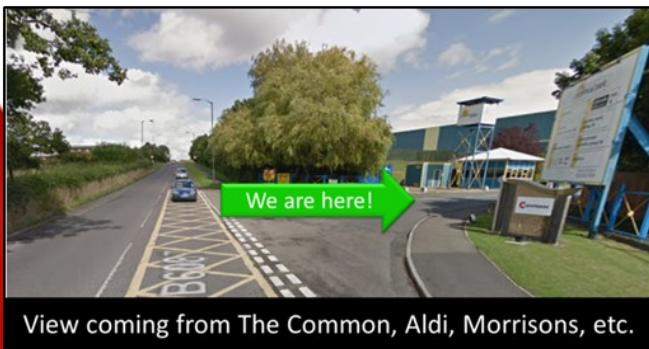

You are invited to _____
Birthday Party at Swegway Park.

The party starts at _____
and finishes at _____ on
_____.

RSVP: _____

Info for Parents

How to Find Us
 Unit 13b
 Provincial Park
 Nether Lane
 Ecclesfield
 Sheffield
 S35 9ZX

View coming from the M1, just past Meadow Farm

View coming from The Common, Aldi, Morrisons, etc.

**Contact Us
 and More Info**
 07948 725855
swegwaypark.com
 f Swegway Park
 @swegwaypark
 @swegwaypark